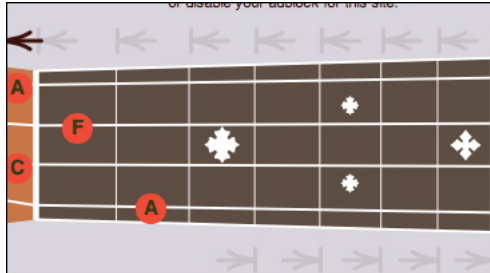

MAILE LEI

Maddy K. Lam Circa 1963 [Key of F]

Chords diagrams <http://ukulelehelper.com/>

F