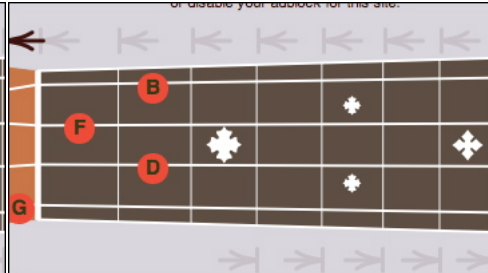

MAILE LEI

Maddy K. Lam Circa 1963 [Key of F]

Chords diagrams <http://ukulelehelper.com/>

F

G7

C9

Fdim7

F#dim7

Caug

Am7M

Dm7