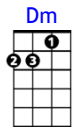

Only Fools Rush In

F Am Dm Bb F C
 Wise men say, only fools rush in
 Bb C Dm Bb F C F
 But I can't help falling in love with you
 F Am Dm Bb F C
 Shall I stay, would it be a sin
 Bb C Dm Bb F C F
 If I can't help falling in love with you

Bridge:

Am E7 Am E7
 Like a river flows, surely to the sea
 Am E7 Am D7 Gm C
 Darling so it goes, some things are meant to be

F Am Dm Bb F C
 Take my hand, take my whole life too
 Bb C Dm Bb F C F
 For I can't help falling in love with you

REPEAT BRIDGE

F Am Dm Bb F C
 Take my hand, take my whole life too
 Bb C Dm Bb F C F
 For I can't help falling in love with you
 Bb C Dm Bb F C F

For I can't help falling in love with you

Composer: Anonymous