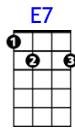

Only Fools Rush In

F Am Dm Bb F C
 Wise men say, only fools rush in
 Bb C Dm Bb F C F
 But I can't help falling in love with you
 F Am Dm Bb F C
 Shall I stay, would it be a sin
 Bb C Dm Bb F C F
 If I can't help falling in love with you

Bridge:

Am E7 Am E7
 Like a river flows, surely to the sea
 Am E7 Am D7 Gm C
 Darling so it goes, some things are meant to be

F Am Dm Bb F C
 Take my hand, take my whole life too
 Bb C Dm Bb F C F
 For I can't help falling in love with you

REPEAT BRIDGE

F Am Dm Bb F C
 Take my hand, take my whole life too
 Bb C Dm Bb F C F
 For I can't help falling in love with you
 Bb C Dm Bb F C F

For I can't help falling in love with you

Composer: Anonymous