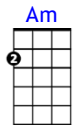

Only Fools Rush In

F Am Dm Bb F C
 Wise men say, only fools rush in
 Bb C Dm Bb F C F
 But I can't help falling in love with you
 F Am Dm Bb F C
 Shall I stay, would it be a sin
 Bb C Dm Bb F C F
 If I can't help falling in love with you

Bridge:

Am E7 Am E7
 Like a river flows, surely to the sea
 Am E7 Am D7 Gm C
 Darling so it goes, some things are meant to be

F Am Dm Bb F C
 Take my hand, take my whole life too
 Bb C Dm Bb F C F
 For I can't help falling in love with you

REPEAT BRIDGE

F Am Dm Bb F C
 Take my hand, take my whole life too
 Bb C Dm Bb F C F
 For I can't help falling in love with you
 Bb C Dm Bb F C F

For I can't help falling in love with you

Composer: Anonymous