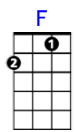

Only Fools Rush In

F Am Dm Bb F C
 Wise men say, only fools rush in
 Bb C Dm Bb F C F
 But I can't help falling in love with you
 F Am Dm Bb F C
 Shall I stay, would it be a sin
 Bb C Dm Bb F C F
 If I can't help falling in love with you

Bridge:

Am E7 Am E7
 Like a river flows, surely to the sea
 Am E7 Am D7 Gm C
 Darling so it goes, some things are meant to be

F Am Dm Bb F C
 Take my hand, take my whole life too
 Bb C Dm Bb F C F
 For I can't help falling in love with you

REPEAT BRIDGE

F Am Dm Bb F C
 Take my hand, take my whole life too
 Bb C Dm Bb F C F
 For I can't help falling in love with you
 Bb C Dm Bb F C F

For I can't help falling in love with you

Composer: Anonymous