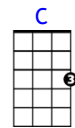

Only Fools Rush In

F Am Dm Bb F C
 Wise men say, only fools rush in
 Bb C Dm Bb F C F
 But I can't help falling in love with you
 F Am Dm Bb F C
 Shall I stay, would it be a sin
 Bb C Dm Bb F C F
 If I can't help falling in love with you

Bridge:

Am E7 Am E7
 Like a river flows, surely to the sea
 Am E7 Am D7 Gm C
 Darling so it goes, some things are meant to be

F Am Dm Bb F C
 Take my hand, take my whole life too
 Bb C Dm Bb F C F
 For I can't help falling in love with you

REPEAT BRIDGE

F Am Dm Bb F C
 Take my hand, take my whole life too
 Bb C Dm Bb F C F
 For I can't help falling in love with you
 Bb C Dm Bb F C F

For I can't help falling in love with you

Composer: Anonymous