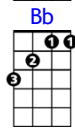

Only Fools Rush In

F Am Dm Bb F C
 Wise men say, only fools rush in
 Bb C Dm Bb F C F
 But I can't help falling in love with you
 F Am Dm Bb F C
 Shall I stay, would it be a sin
 Bb C Dm Bb F C F
 If I can't help falling in love with you

Bridge:

Am E7 Am E7
 Like a river flows, surely to the sea
 Am E7 Am D7 Gm C
 Darling so it goes, some things are meant to be

F Am Dm Bb F C
 Take my hand, take my whole life too
 Bb C Dm Bb F C F
 For I can't help falling in love with you

REPEAT BRIDGE

F Am Dm Bb F C
 Take my hand, take my whole life too
 Bb C Dm Bb F C F
 For I can't help falling in love with you
 Bb C Dm Bb F C F

For I can't help falling in love with you

Composer: Anonymous